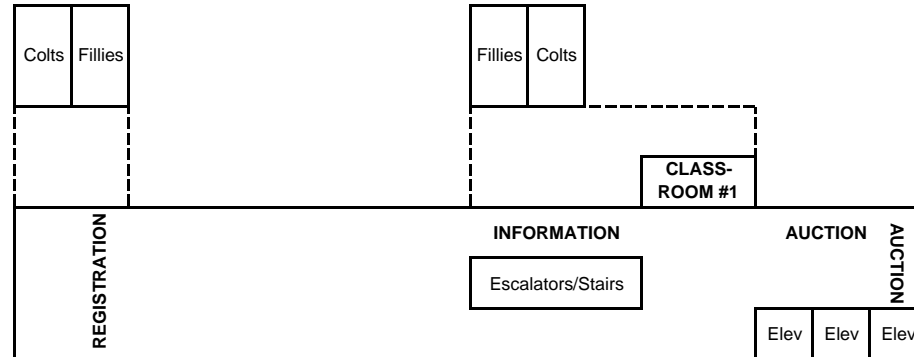

NOT to scale!!!

RIVER & VIEWS OF DOWNTOWN NASHVILLE

WEST SIDE/LEVEL 2

EAST SIDE/LEVEL 2

RAMADA INN LIMITED

NOT to scale!!!

RIVER & VIEWS OF DOWNTOWN NASHVILLE

WEST SIDE/LEVEL 3

EAST SIDE/LEVEL 3

RAMADA INN LIMITED

NOT to scale!!!

RIVER & VIEWS OF DOWNTOWN NASHVILLE

WEST SIDE/LEVEL 4

EAST SIDE/LEVEL 4

RAMADA INN LIMITED