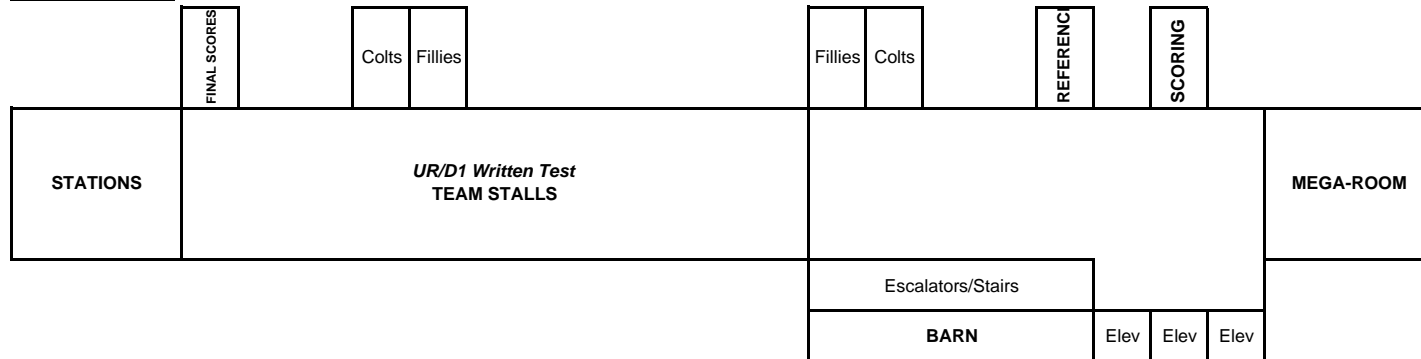

NOT to scale!!!

RIVER & VIEWS OF DOWNTOWN NASHVILLE

WEST SIDE/LEVEL 2

EAST SIDE/LEVEL 2

RAMADA INN LIMITED

NOT to scale!!!

RIVER & VIEWS OF DOWNTOWN NASHVILLE

WEST SIDE/LEVEL 3

EAST SIDE/LEVEL 3

RAMADA INN LIMITED

NOT to scale!!!

RIVER & VIEWS OF DOWNTOWN NASHVILLE

WEST SIDE/LEVEL 4

EAST SIDE/LEVEL 4

RAMADA INN LIMITED